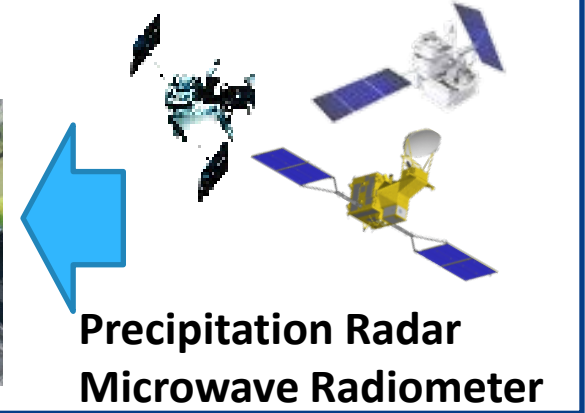

## GSMaP

Rain Gauges

Flood Forecasting System

**Flood Warning!**

Information sent to cell phones,  
5 days before the flood