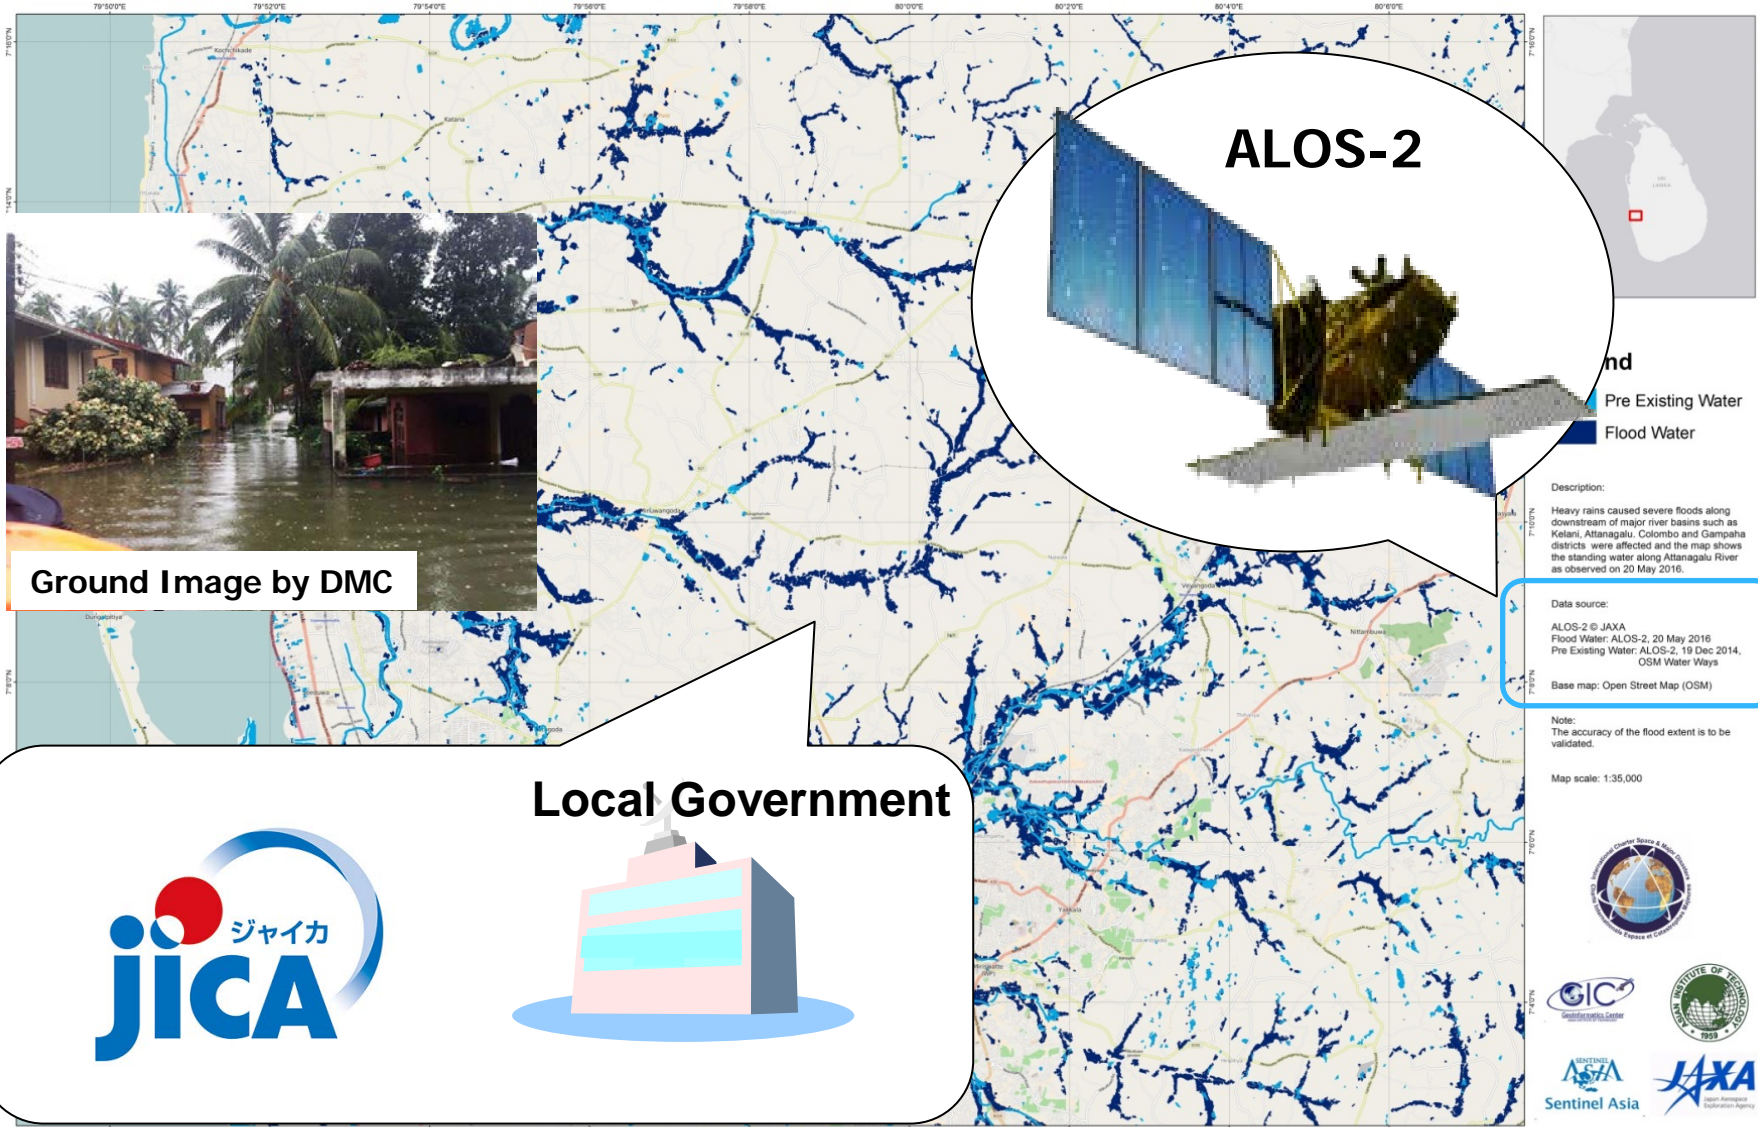

Recent Contribution of Sentinel Asia Flood in Sri Lanka (May 2016)

Detected water in Gampaha districts along Attanagalu River as Observed by ALOS-2 Data on 20 May 2016

Ground Image by DMC

ALOS-2

Local Government