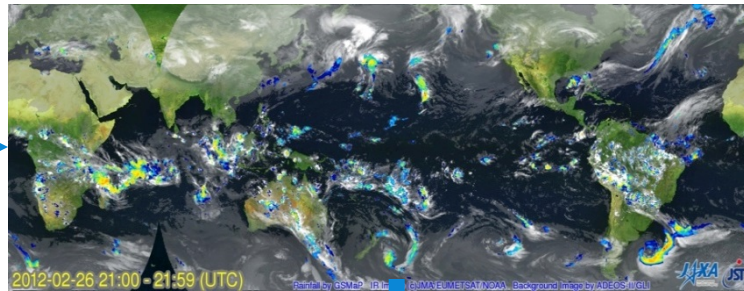

## GSMaP

Rain Gauges

Flood Forecasting System

**Flood Warning!**

Information sent to cell phones,  
5 days before the flood