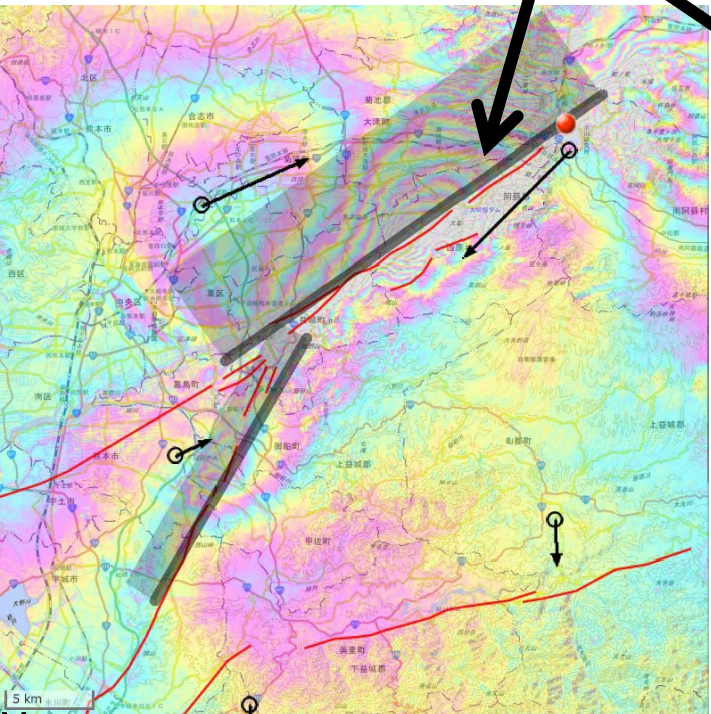

source: NHK News, <http://www3.nhk.or.jp/news/liveblog/kumamoto/>

**49 deaths, over 1,600 injured, 9,000 evacuees**

# Analysis from Advanced Land Observing Satellite (ALOS-2) raw data

## Futagawa Fault

key:  
Black arrow/line - crustal deformation  
red circle – fault zone  
<http://www.gsi.go.jp/common/000140159.pdf>