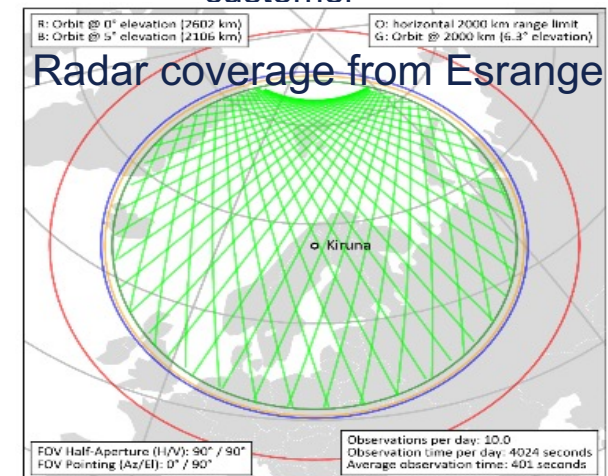

## SSC PROGRAM

The SSC SSA Program, part of AWARE

- **Data-Sharing Agreement with USA (NORAD) since 2018**
- Sensor development ongoing in Sweden and Australia, Germany (DLR) partner, connecting southern and northern hemisphere
- Other collaborations: Removal of Space Debris

Service development

2022  
Sensor hosting

2023  
Initial service provision

2024/2025  
Initial service offering to commercial customer

C2-Protected

Using the power of satellite data to guide organizations worldwide to develop and deliver sustainability strategies and services