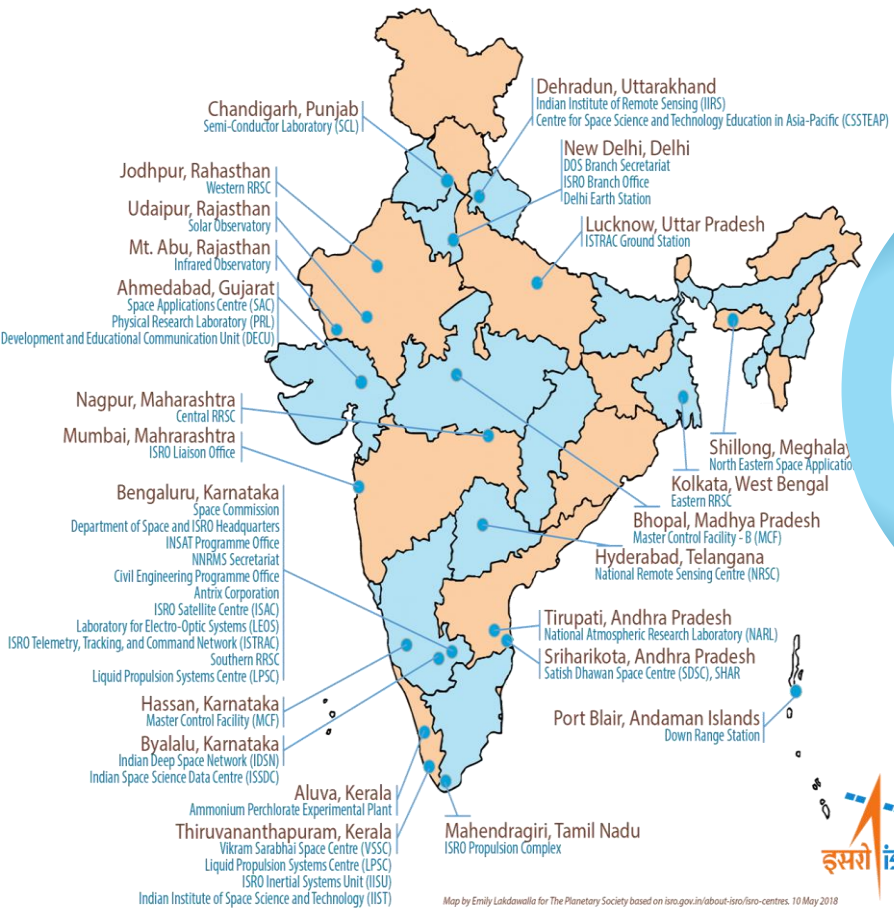

Indian Space EcoSystem

ISRO & It's technical ecosystem ~ Across the country