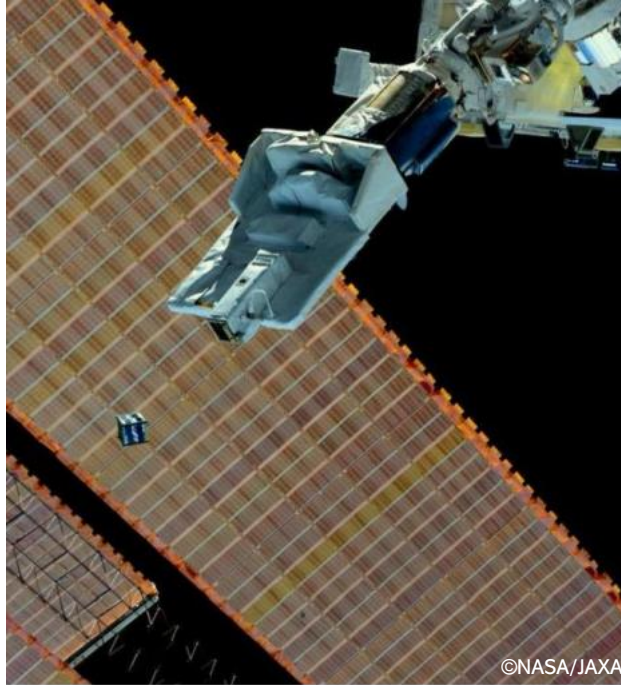

World Space Week 2021

UNOOSA Access to Space
for All Initiative
“Women in Space”

Mika Ochiai
JAXA

JAXA

April 11, 2014
Vienna
International Center

©NASA/JAXA

Cooperation Program between UNOOSA and JAXA

Offering opportunities to deploy CubeSats from ISS
Japanese Experiment Module "Kibo"

©NASA/JAXA

“Kibo” is ...

The only module to deploy CubeSats from the ISS.

Kibo's unique capability - comprised of an airlock system and a robotic arm.

Since the first orbital deployment of CubeSats from Kibo in 2012, nanosatellites and CubeSats from various countries around the world have been deployed from Kibo.

1st CubeSats deployment from ISS

Deployment
1st KiboCUBE CubeSat
1KUNS-PF (Kenya) from ISS

Round & Winner		Objective
1 st 	KENYA : "1KUNS-PF" University of Nairobi	To monitor agriculture and coastal areas Deployed : 11.05.2018
2 nd 	GUATEMALA : "Quetzal-1" Universidad de Valle De Guatemala	To acquire remote sensing data for natural resource management Deployed : 29.4.2020
3 rd 	MAURITIUS : "MIR-SAT 1" Mauritius Research and Innovation Council	To collect images and to test onboard communication Deployed : 22.6.2021
3 rd 	INDONESIA : "SS-1" Surya University	To demonstrate remote communication Under development
4 th 	MOLDOVA : "TUMnanoSAT" Technical University of Moldova	To demonstrate technology and test various components Under development
5 th 	SISTEMA DE LA INTEGRACIÓN CENTROAMERICANA : "MORAZAN-SAT"	To monitor weather variables in remote areas providing early warning during extreme weather events Under development