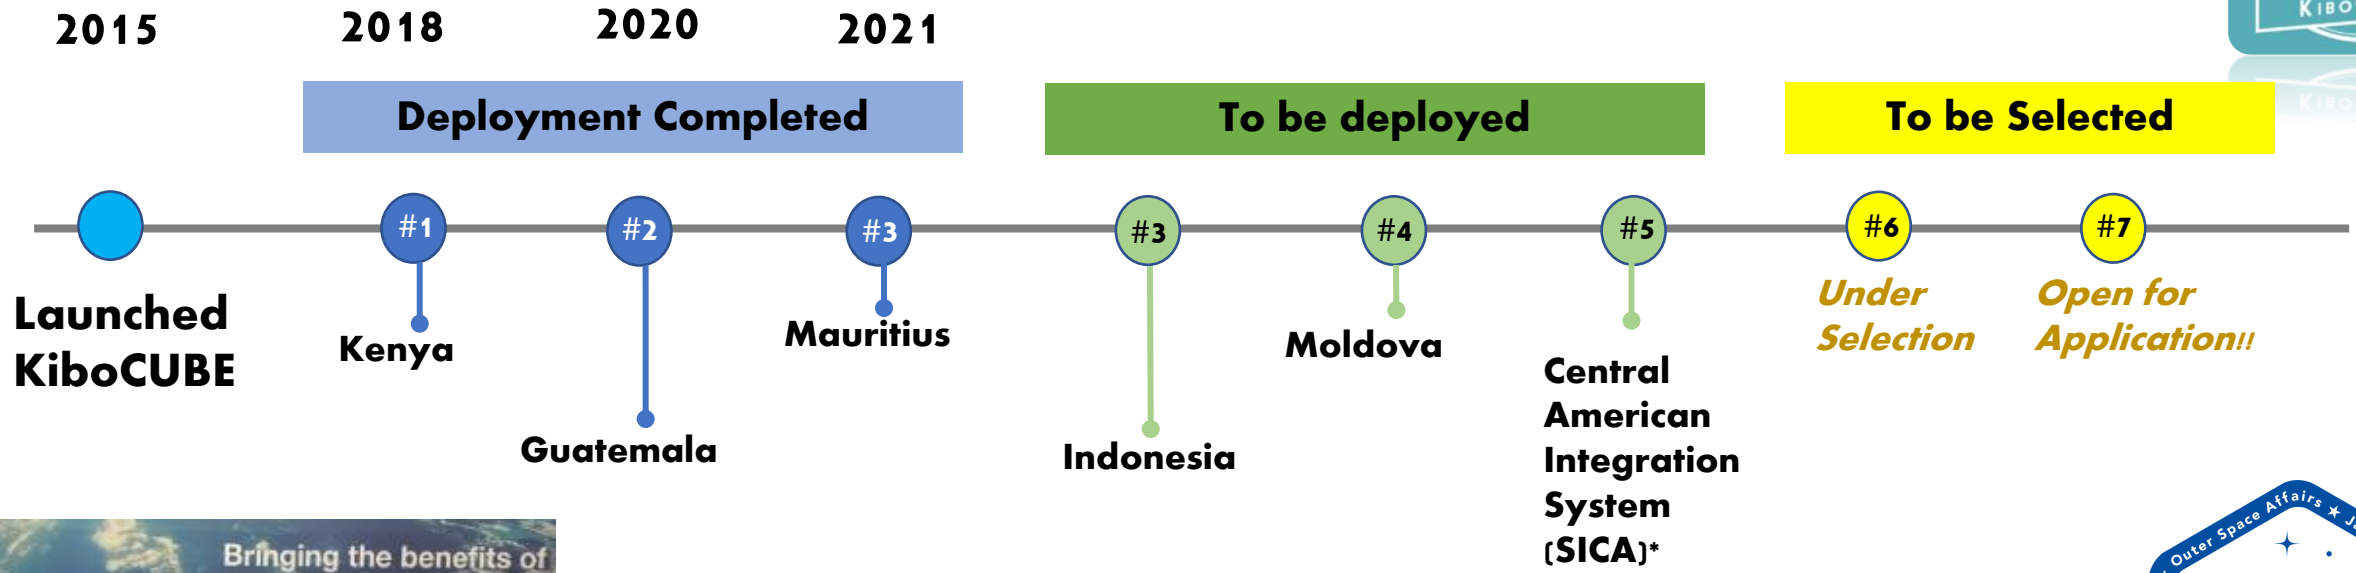

World Space Week 2021

UNOOSA Access to Space
for All Initiative
“Women in Space”

Mika Ochiai
JAXA

JAXA

April 11, 2014
Vienna
International Center

©NASA/JAXA

Cooperation Program between UNOOSA and JAXA

Offering opportunities to deploy CubeSats from ISS
Japanese Experiment Module "Kibo"

©NASA/JAXA

“Kibo” is ...

The only module to deploy CubeSats from the ISS.

Kibo's unique capability - comprised of an airlock system and a robotic arm.

Since the first orbital deployment of CubeSats from Kibo in 2012, nanosatellites and CubeSats from various countries around the world have been deployed from Kibo.

KiboCUBE History

*SICA Member States: Belize, Costa Rica, Dominican Republic, El Salvador, Guatemala, Honduras, Nicaragua, Panama.
 (Nations) : members participating in KiboCUBE

From CubeSat handover to deployment

1st CubeSats deployment from ISS

Deployment
1st KiboCUBE CubeSat
1KUNS-PF (Kenya) from ISS

Round & Winner		Objective
1 st 	KENYA : "1KUNS-PF" University of Nairobi	To monitor agriculture and coastal areas Deployed : 11.05.2018
2 nd 	GUATEMALA : "Quetzal-1" Universidad de Valle De Guatemala	To acquire remote sensing data for natural resource management Deployed : 29.4.2020
3 rd 	MAURITIUS : "MIR-SAT 1" Mauritius Research and Innovation Council	To collect images and to test onboard communication Deployed : 22.6.2021
3 rd 	INDONESIA : "SS-1" Surya University	To demonstrate remote communication Under development
4 th 	MOLDOVA : "TUMnanoSAT" Technical University of Moldova	To demonstrate technology and test various components Under development
5 th 	SISTEMA DE LA INTEGRACIÓN CENTROAMERICANA : "MORAZAN-SAT"	To monitor weather variables in remote areas providing early warning during extreme weather events Under development