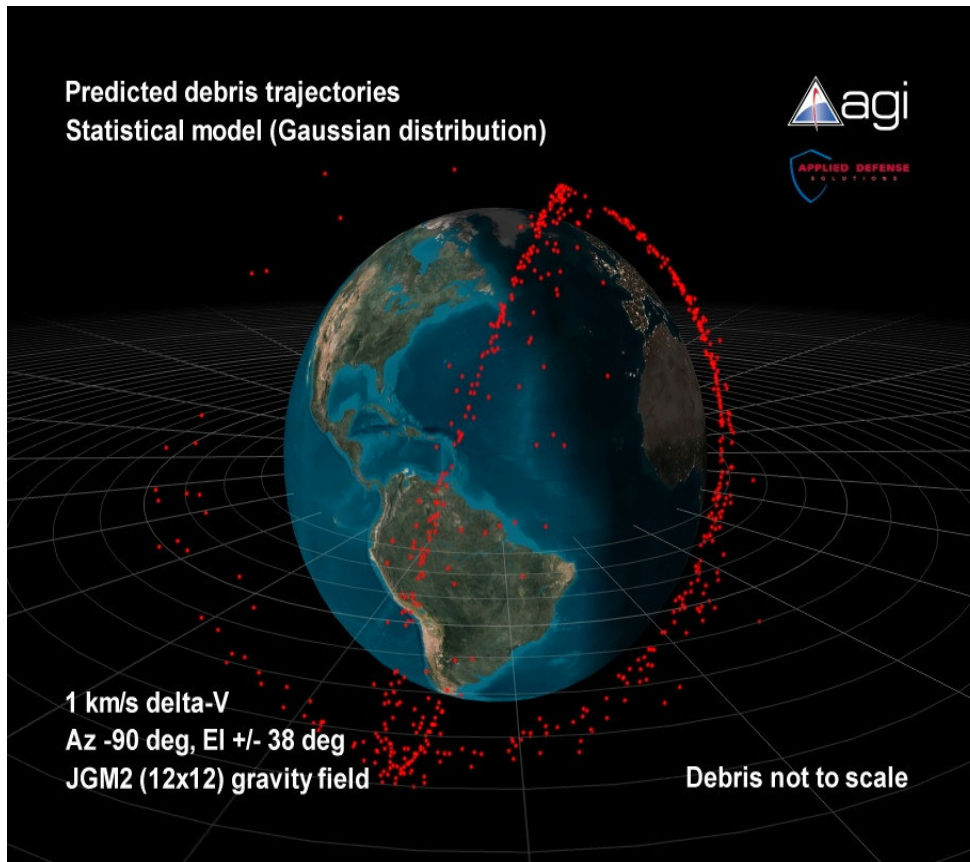

Iridium-COSMOS Satellite Collision

**Brig Gen Susan Helms
United States Strategic Command
Director, Plans and Policy**

A Global Focus

Current Space Surveillance Network

Tracking Radar
Detection Radar
Imaging Radar
Optical Telescope
SSN C2

Representation of Iridium/Cosmos Debris

Representation of debris trajectories

Representation of debris trajectories
Collision debris + existing objects

Human Spaceflight

S104E5092 2001/07/16 03:02:36

Space Shuttle Debris Impact

Address http://www.space-track.org/perl/new_decay.pl

Space Track

The Source for Space Surveillance

Recent Satellite Decays

Decay announcements for the past 30 days.
 For older data, please use the [Decay Date Query](#) page.