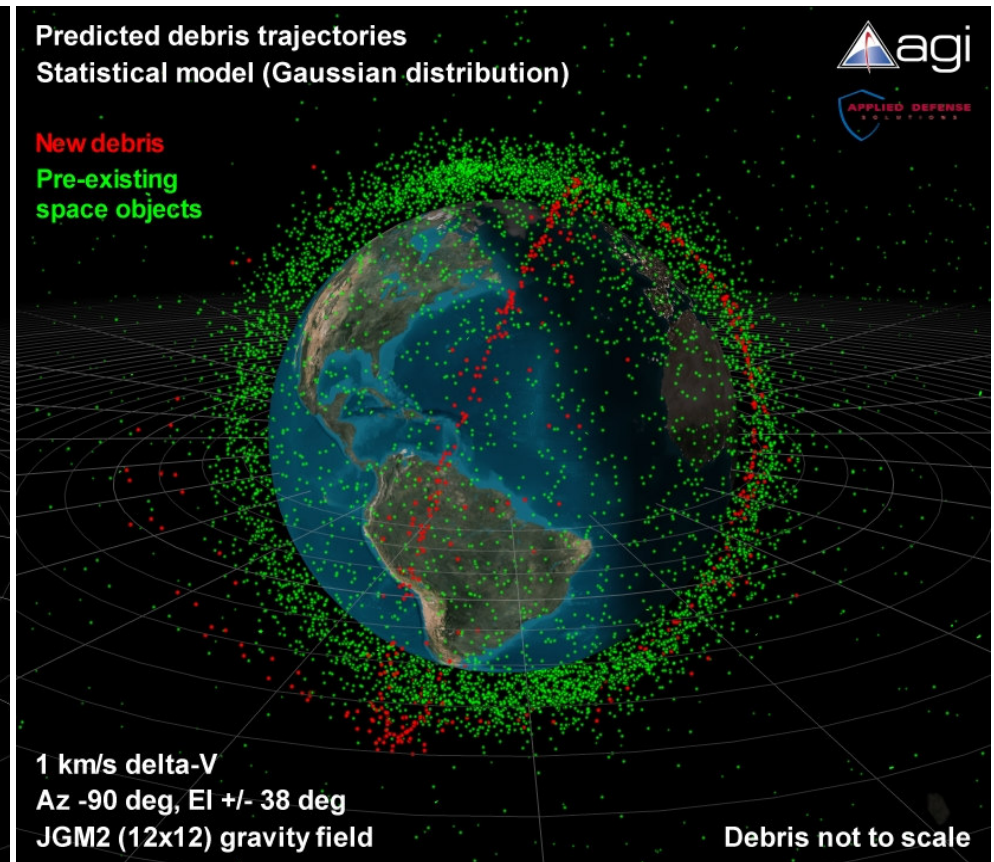

Iridium-COSMOS Satellite Collision

**Brig Gen Susan Helms
United States Strategic Command
Director, Plans and Policy**

A Global Focus

Current Space Surveillance Network

Tracking Radar
Detection Radar
Imaging Radar
Optical Telescope
SSN C2

Representation of Iridium/Cosmos Debris

Representation of debris trajectories

Representation of debris trajectories
Collision debris + existing objects

Human Spaceflight

S104E5092 2001/07/16 03:02:36

Space Shuttle Debris Impact

Address http://www.space-track.org/perl/new_decay.pl

Space Track

The Source for Space Surveillance

Recent Satellite Decays

Decay announcements for the past 30 days.
 For older data, please use the [Decay Date Query](#) page.