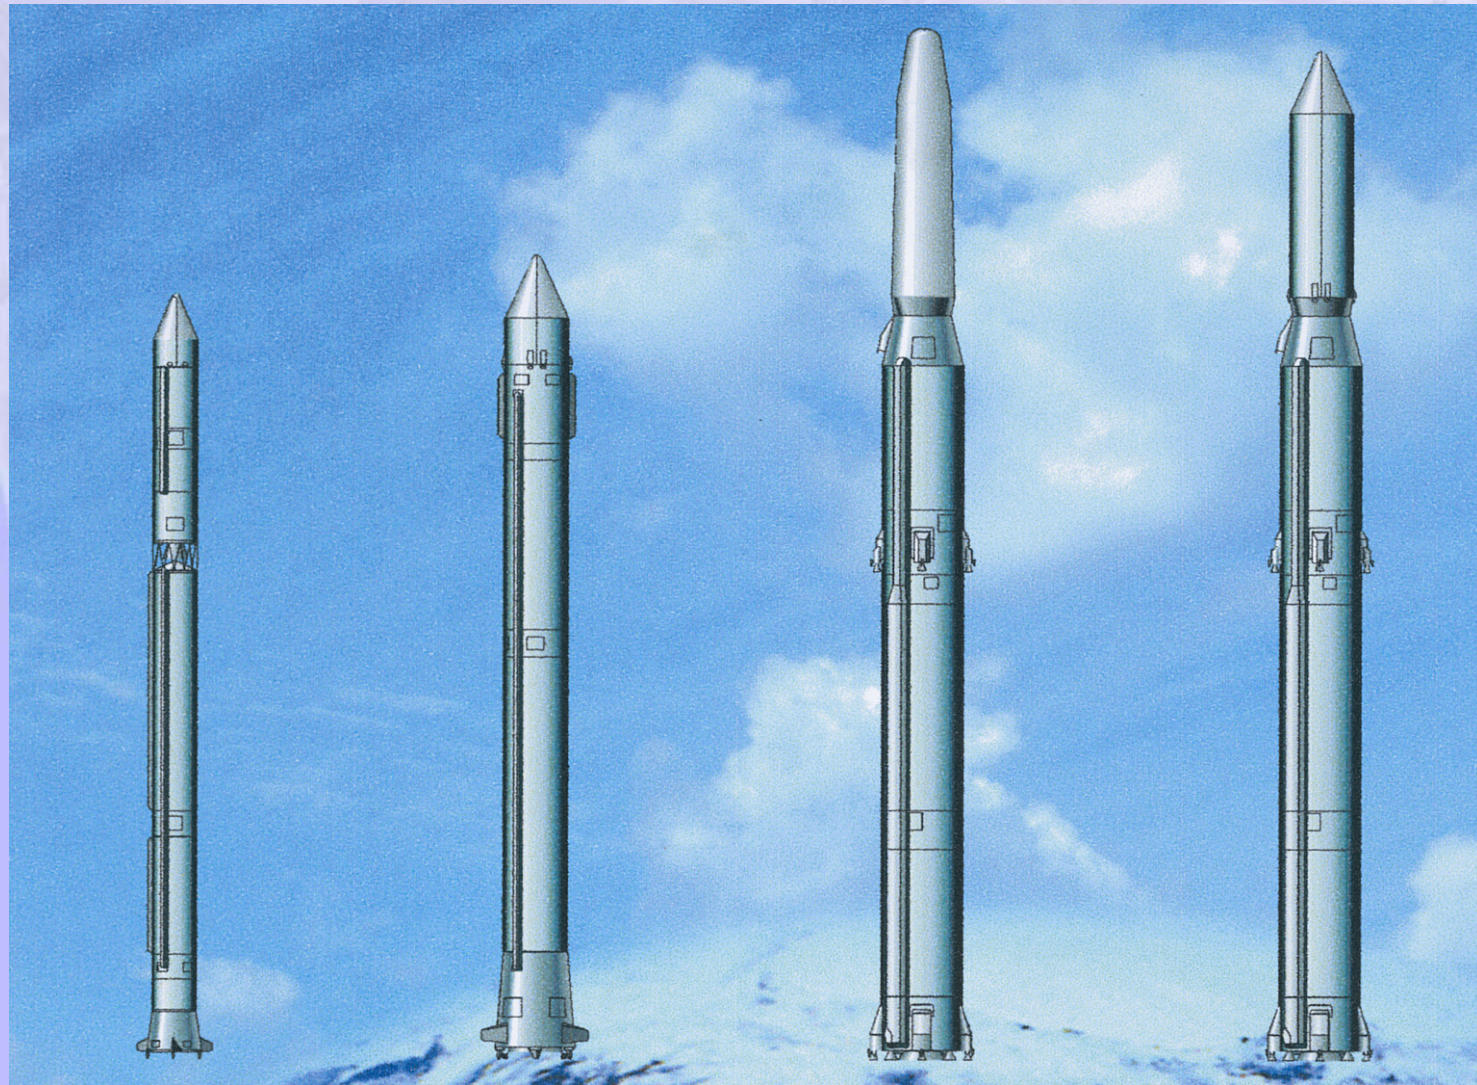

**R-36M missile launch**

**R-36M missile steam-ejection launch demonstration, the town of Pavlograd, 1970**

R-12

R-14

R-16

R-36

R-36 w/separable head

R-36 w/guidance head

R-36 M

MR-UR100

**The missiles by Chief Designer Mikhail Yangel**

**DS-2 spacecraft**

**Kosmos launch vehicle**

**Kosmos-3M launch vehicle**

**Interkosmos-5 satellite**

**Cyclone-2 launch vehicle**

**Cyclone-3 launch vehicle**

**Kosmos**

**Interkosmos**

**Cyclone-2**

**Cyclone-3**

**The launch vehicles by Chief Designer Mikhail Yangel**

**The Baikonur launch site. Memorial to Academician Mikhail Yangel**