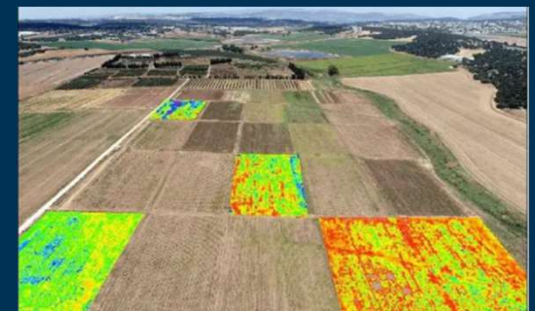

EARTH OBSERVATION AND WEATHER SATELLITE DATA

- Hyperspectral Remote Sensing
- Deepens understanding of climate change and its impact on the ecosystem

- Reforestation Analysis and Support
- Healthy Forests can absorb more CO² and partially offset man-made emissions

- Measurement of human produced CO²
- Ensure compliance with the Paris Agreement

- Providing Data for Smart Farming
- Avoidance of greenhouse gases, reduction of land consumption

THANK YOU!

Daniela Schmidt
Member of the Management Board
OH B SE
Manfred-Fuchs-Platz 2-4
28359 Bremen
Germany