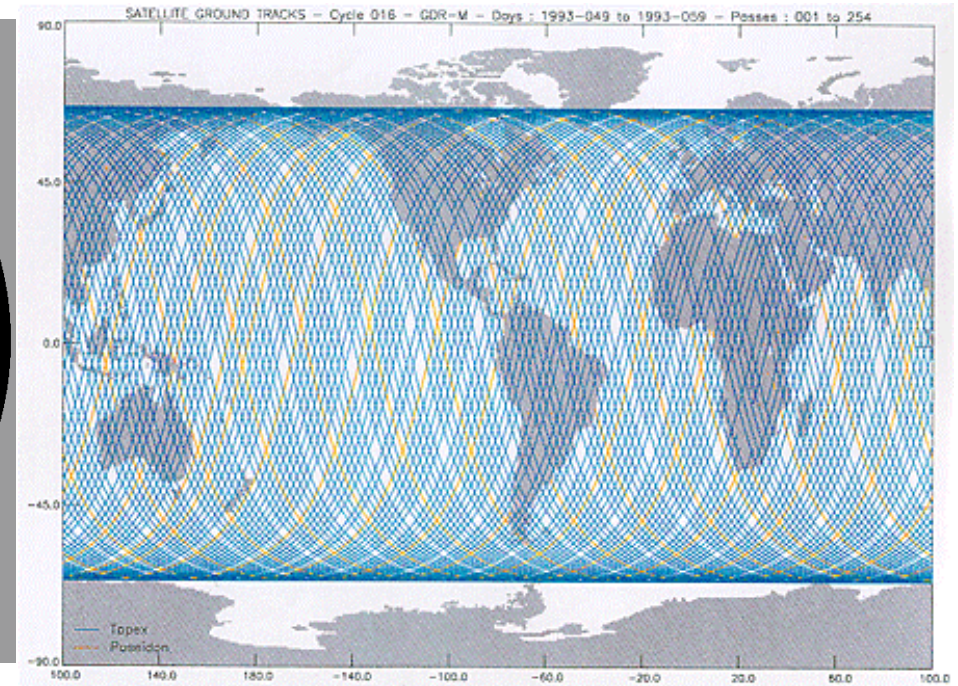

More than 50 new instruments already installed or planned for Africa alone.

Global Satellite Tracking

International cooperation in securing real-time space weather data from NASA, RKA, ESA, JAXA, CNSA, and ISRO space research missions.