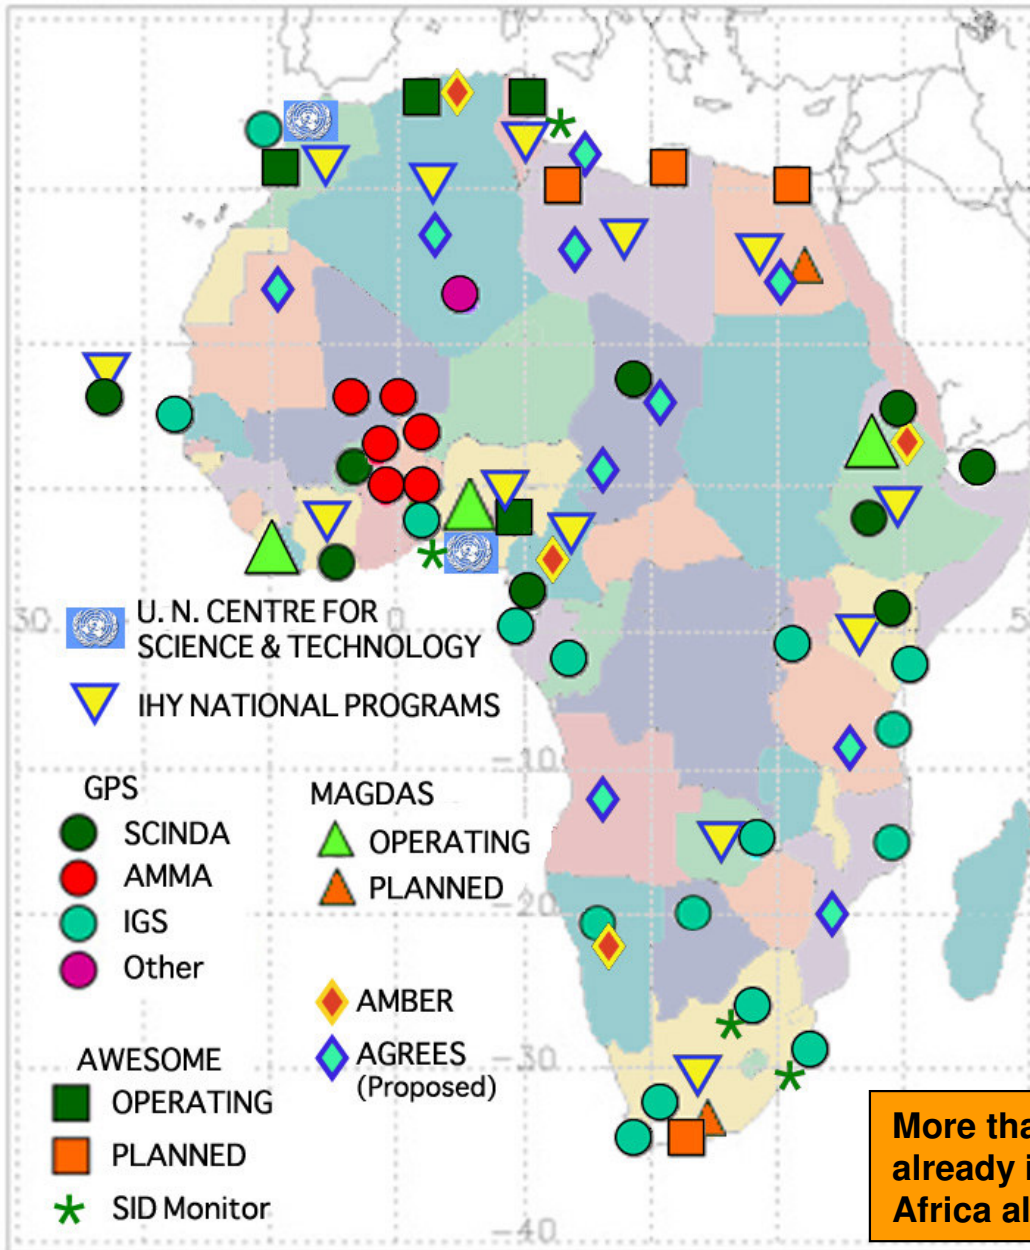

The new advanced technologies that underlie our global economy and contribute to the security of our lives and livelihood put us at increasing risk from the impacts of severe space weather.

Solar Cycle 24 Sunspot Number Prediction
Data Through 31 Mar 07

NOAA/SEC Boulder, CO USA

International Cooperation

- IPS Radio and Space Services **AU**
- Royal Observatory of Belgium **BE**
- Natural Resources Canada **CA**
- Beijing Astronomical Observatory **CN**
- Institute of Atmospheric Physics **CZ**
- National Physical Laboratory **IN**
- National Institute of Information and Communications Technology **JP**
- Space Research Centre **PL**
- Hydrometeorological Service **RU**
- Space Weather Prediction Center **US**
- Lund Space Weather Center **SE**

- Brazil (INPE) to join
- South Africa (IMT) now a member

ISES REGIONAL WARNING CENTRES

International Space Environment Service

Trans-Polar Commercial Aviation

International Cooperation

International Heliophysical Year

More than 50 new instruments already installed or planned for Africa alone.

Global Satellite Tracking

International cooperation in securing real-time space weather data from NASA, RKA, ESA, JAXA, CNSA, and ISRO space research missions.