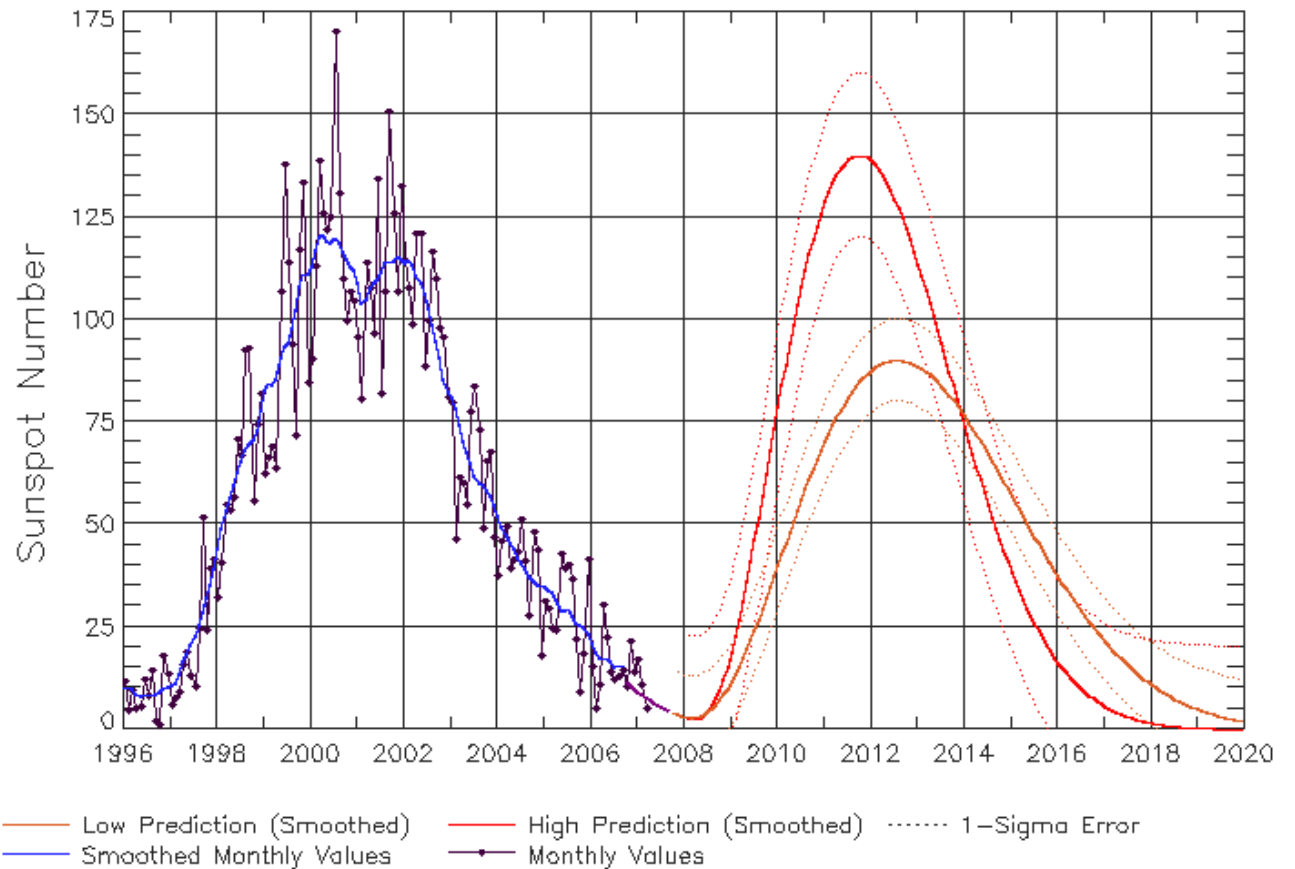

The new advanced technologies that underlie our global economy and contribute to the security of our lives and livelihood put us at increasing risk from the impacts of severe space weather.

Solar Cycle 24 Sunspot Number Prediction
Data Through 31 Mar 07